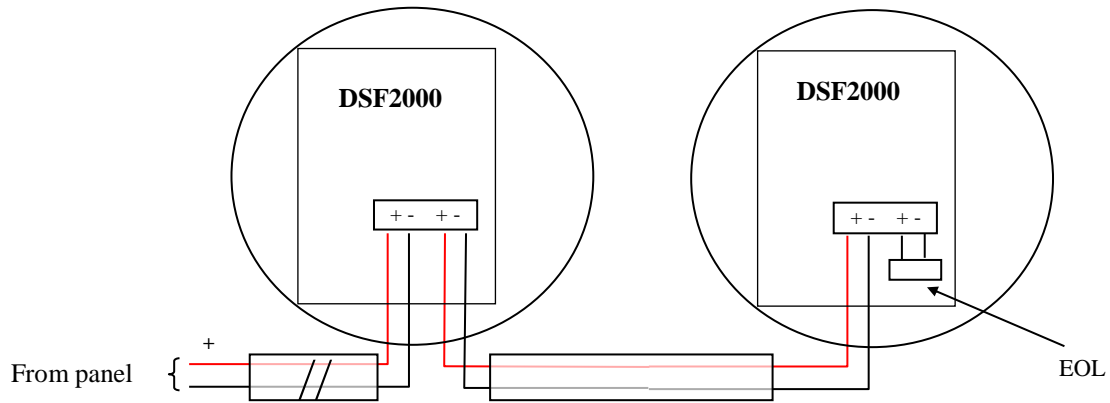

The device can be connected directly on the sounder line of the panel or of an EDL module.

Main characteristics

- Ceiling: up to 3m height – 8 m diameter
- Wall: up to 2,4 m height- 4,2m depth/width
- Flash Red colour
- IP21C
- Ceiling or wall mounting
- 3 different sounds
- 97 dB Sound Power@1m

Mechanical characteristics

| | |
|---------------------------|------------------------|
| Unit dimensions (in mm) | H:84 D:109 |
| IP Rating | IP21C |
| Maximum section of cables | 1 x 2,5mm ² |

Environmental characteristics

Tel : +33 (0)1 60 13 67 24
Fax : +33 (0)1 60 13 67 26
e-mail : sd3@sd3.net

DSF2000

Conventional sounder + flash

Connection on the sounder line

Coverage area

Maximum height of the device: 3m

Wall installation