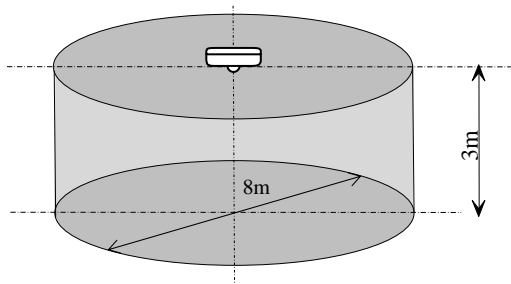

Mechanical characteristics

| | |
|---------------------------|------------------------|
| Unit dimensions (in mm) | H:84 D:109 |
| IP Rating | IP21C |
| Maximum section of cables | 1 x 2,5mm ² |

Environmental characteristics

Tel : +33 (0)1 60 13 67 24
Fax : +33 (0)1 60 13 67 26
e-mail : sd3@sd3.net

DSF2000

Conventional sounder + flash

Connection on the sounder line

Coverage area

Maximum height of the device: 3m

Wall installation