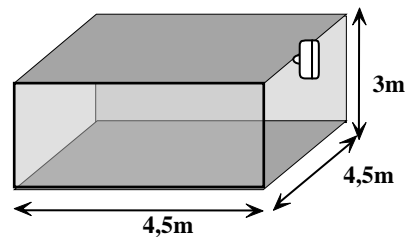

Mechanical characteristics

| | |
|---------------------------|------------------------|
| Unit dimensions (in mm) | H:84 D:109 |
| IP Rating | IP21C |
| Maximum section of cables | 1 x 2,5mm ² |

Environmental characteristics

Tel : +33 (0)1 60 13 67 24
Fax : +33 (0)1 60 13 67 26
e-mail : sd3@sd3.net

DSF2000

Conventional sounder + flash

Connection on the sounder line

Coverage area

Maximum height of the device: 3m

Wall installation