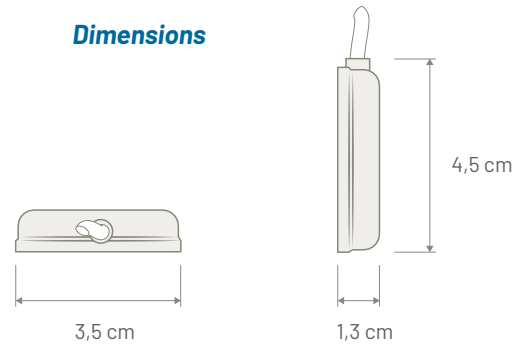

### AVAILABLE VERSIONS

	CONNECTOR	CABLE LENGHT	CABLE TYPE
P/N: 7750004 - NAVI SMALL	SMB Female	3500 mm	RG 174
P/N: 7750006 - NAVI SMALL	FAKRA Female Blue	3500 mm	RG 174

### Dimensions