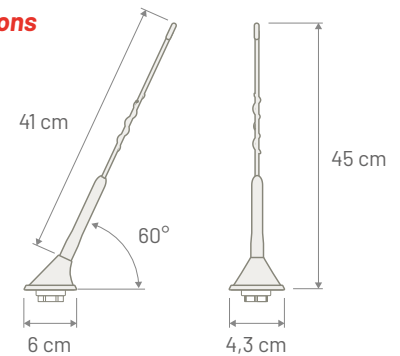

COMBI RADIO

REAR ROOF ANTENNA

P/N: 7677850

	AM / FM	DAB	
Connector	FAKRA Male White	FAKRA Male Black	
Cable Type	RG 174	RG 174	
Cable Length	180 mm	200 mm	
Power Supply	12 Volt Dedicated	12 Volt Dedicated	
Consumption	50 mA max	50 mA max	
Impedance	50 Ω	50 Ω	
Gain	--	12 dBi	
VSWR	AM: 5:1 / FM: 7,5:1	< 3:1	
Rod Length	410 mm	Base Angle	60 degree
Rod Thread	M6	Protection Class	IP68
Rod Type	Antinoise	Coachwork drilling	Square: 15 x 15 mm - Round: 19 mm

Note

Dimensions

COMBI RADIO SHORT ROD

REAR ROOF ANTENNA

P/N: 7677855

	AM / FM	DAB	
Connector	FAKRA Male White	FAKRA Male Black	
Cable Type	RG 174	RG 174	
Cable Length	180 mm	200 mm	
Power Supply	12 Volt Dedicated	12 Volt Dedicated	
Consumption	50 mA max	50 mA max	
Impedance	50 Ω	50 Ω	
Gain	--	0 dBi	
VSWR	AM: 5:1 / FM: 7,5:1	< 3:1	
Rod Length	200 mm	Base Angle	60 degree
Rod Thread	M5	Protection Class	IP68
Rod Type	Smooth	Coachwork drilling	Square: 15 x 15 mm - Round: 19 mm

Note

Dimensions