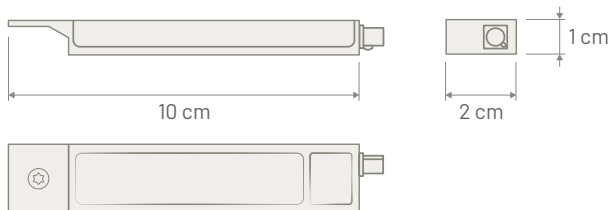

Dimensions