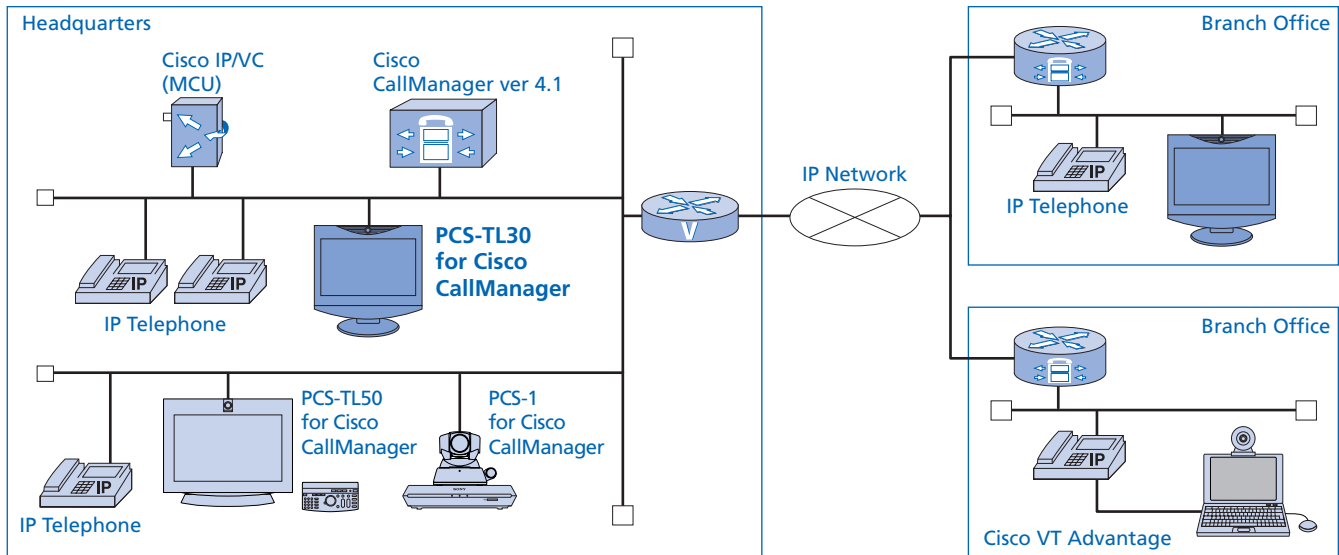

### Easy Maintenance

- Centralized administration (settings for entire system, software updates from Cisco CallManager)
- Separate management of videoconference system and IP-telephony system not required

Speed Dial

Soft Keys

Launcher Menu (simulated image)

# SAMPLE SYSTEM CONFIGURATION